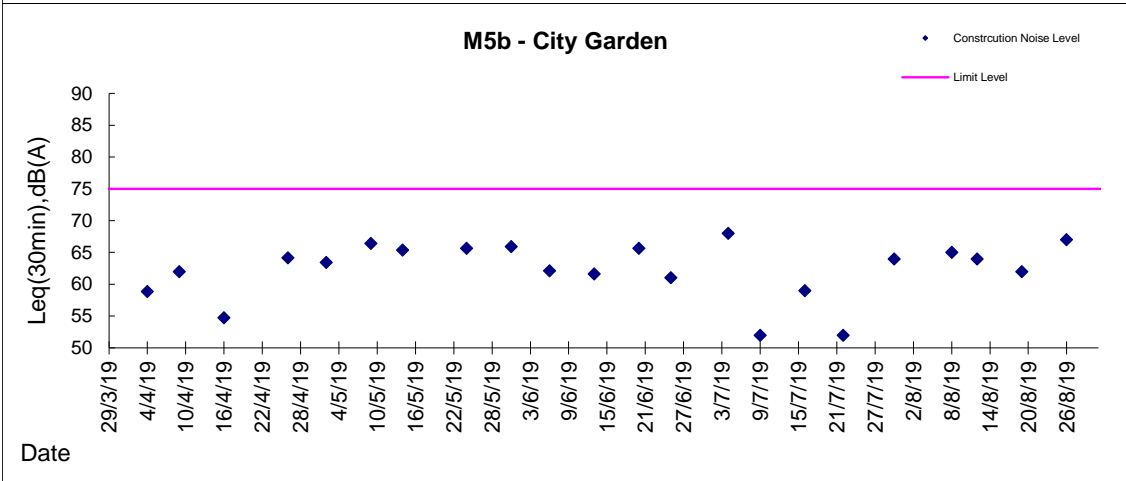

Graphic Presentation of Noise Monitoring Result

Day Time (0700 - 1900hrs on normal weekdays)

Graphic Presentation of Noise Monitoring Result
Day Time (0700 - 1900hrs on normal weekdays)

Graphic Presentation of Noise Monitoring Result

Day Time (0700 - 1900hrs on normal weekdays)

* Remark: M7e - IFC (Eastern End of Podium) is a reference monitoring station