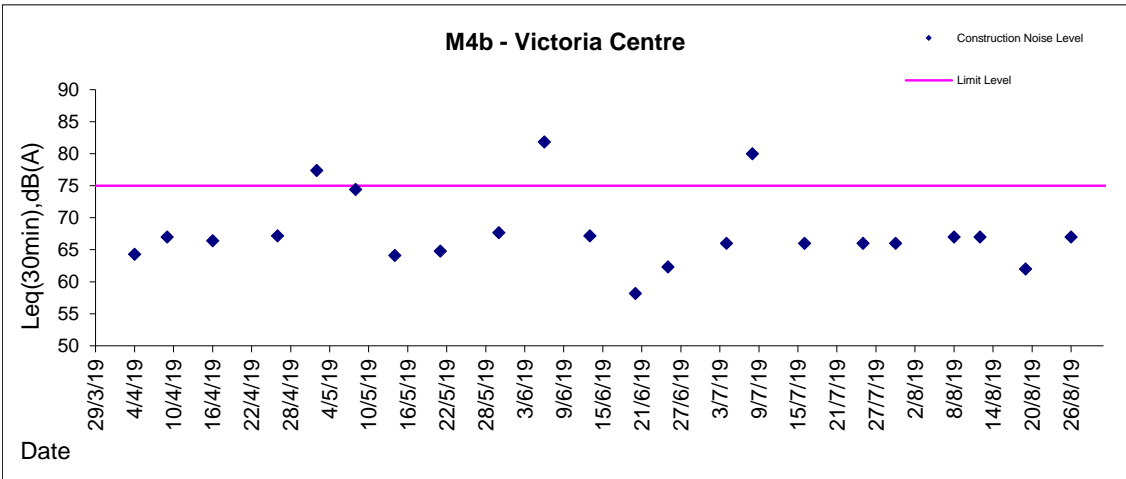

Graphic Presentation of Noise Monitoring Result

Day Time (0700 - 1900hrs on normal weekdays)

Graphic Presentation of Noise Monitoring Result
Day Time (0700 - 1900hrs on normal weekdays)

Graphic Presentation of Noise Monitoring Result

Day Time (0700 - 1900hrs on normal weekdays)

* Remark: M7e - IFC (Eastern End of Podium) is a reference monitoring station