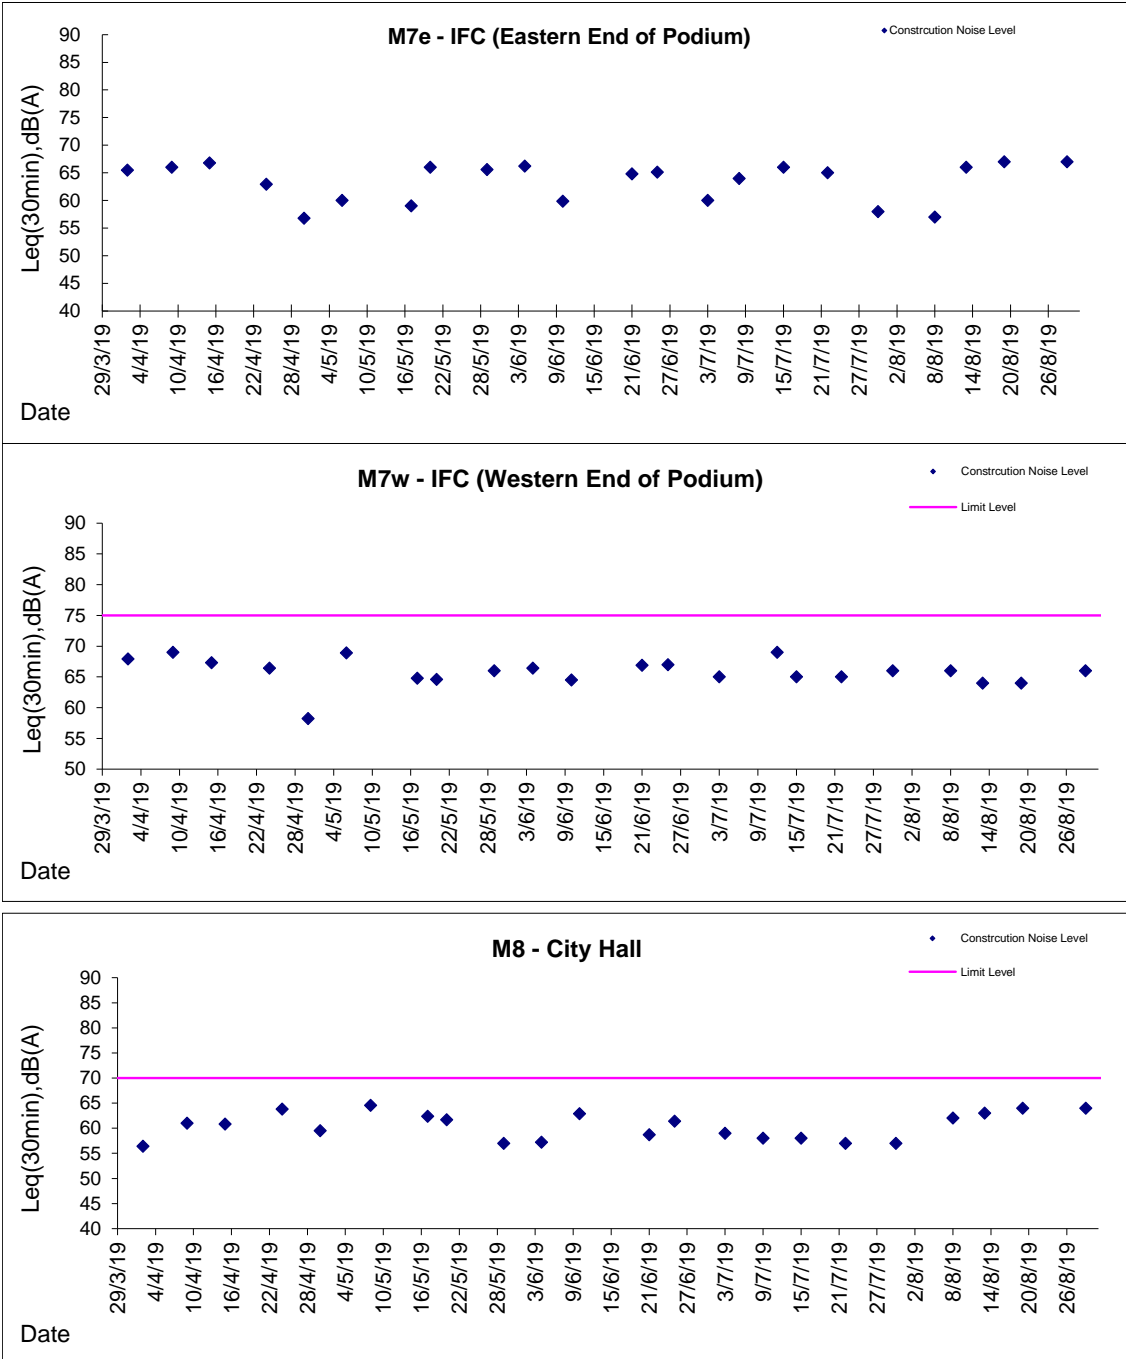

Graphic Presentation of Noise Monitoring Result

Day Time (0700 - 1900hrs on normal weekdays)

Graphic Presentation of Noise Monitoring Result
Day Time (0700 - 1900hrs on normal weekdays)

Graphic Presentation of Noise Monitoring Result

Day Time (0700 - 1900hrs on normal weekdays)

* Remark: M7e - IFC (Eastern End of Podium) is a reference monitoring station