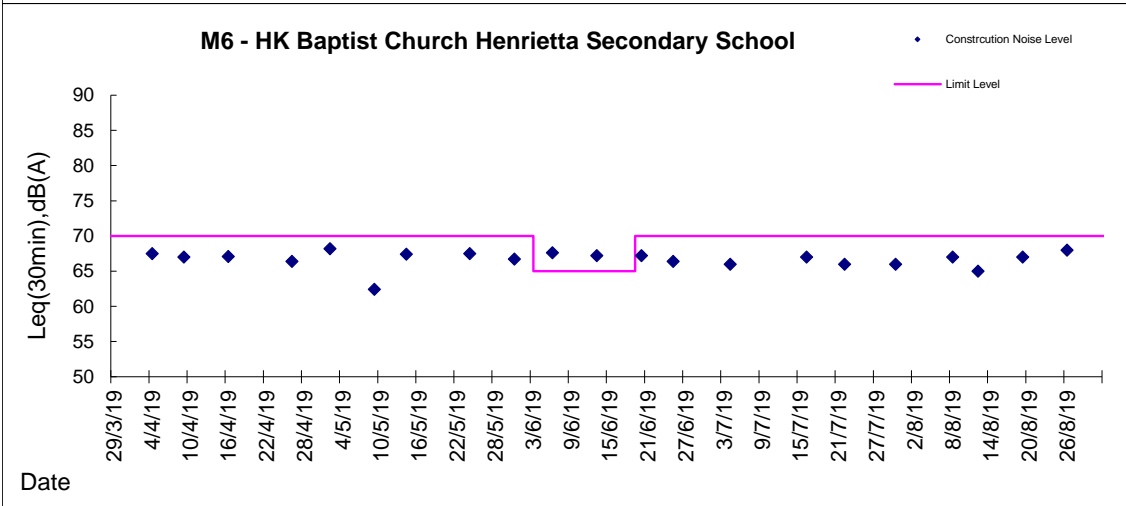

Graphic Presentation of Noise Monitoring Result

Day Time (0700 - 1900hrs on normal weekdays)

Graphic Presentation of Noise Monitoring Result
Day Time (0700 - 1900hrs on normal weekdays)

Graphic Presentation of Noise Monitoring Result

Day Time (0700 - 1900hrs on normal weekdays)

* Remark: M7e - IFC (Eastern End of Podium) is a reference monitoring station