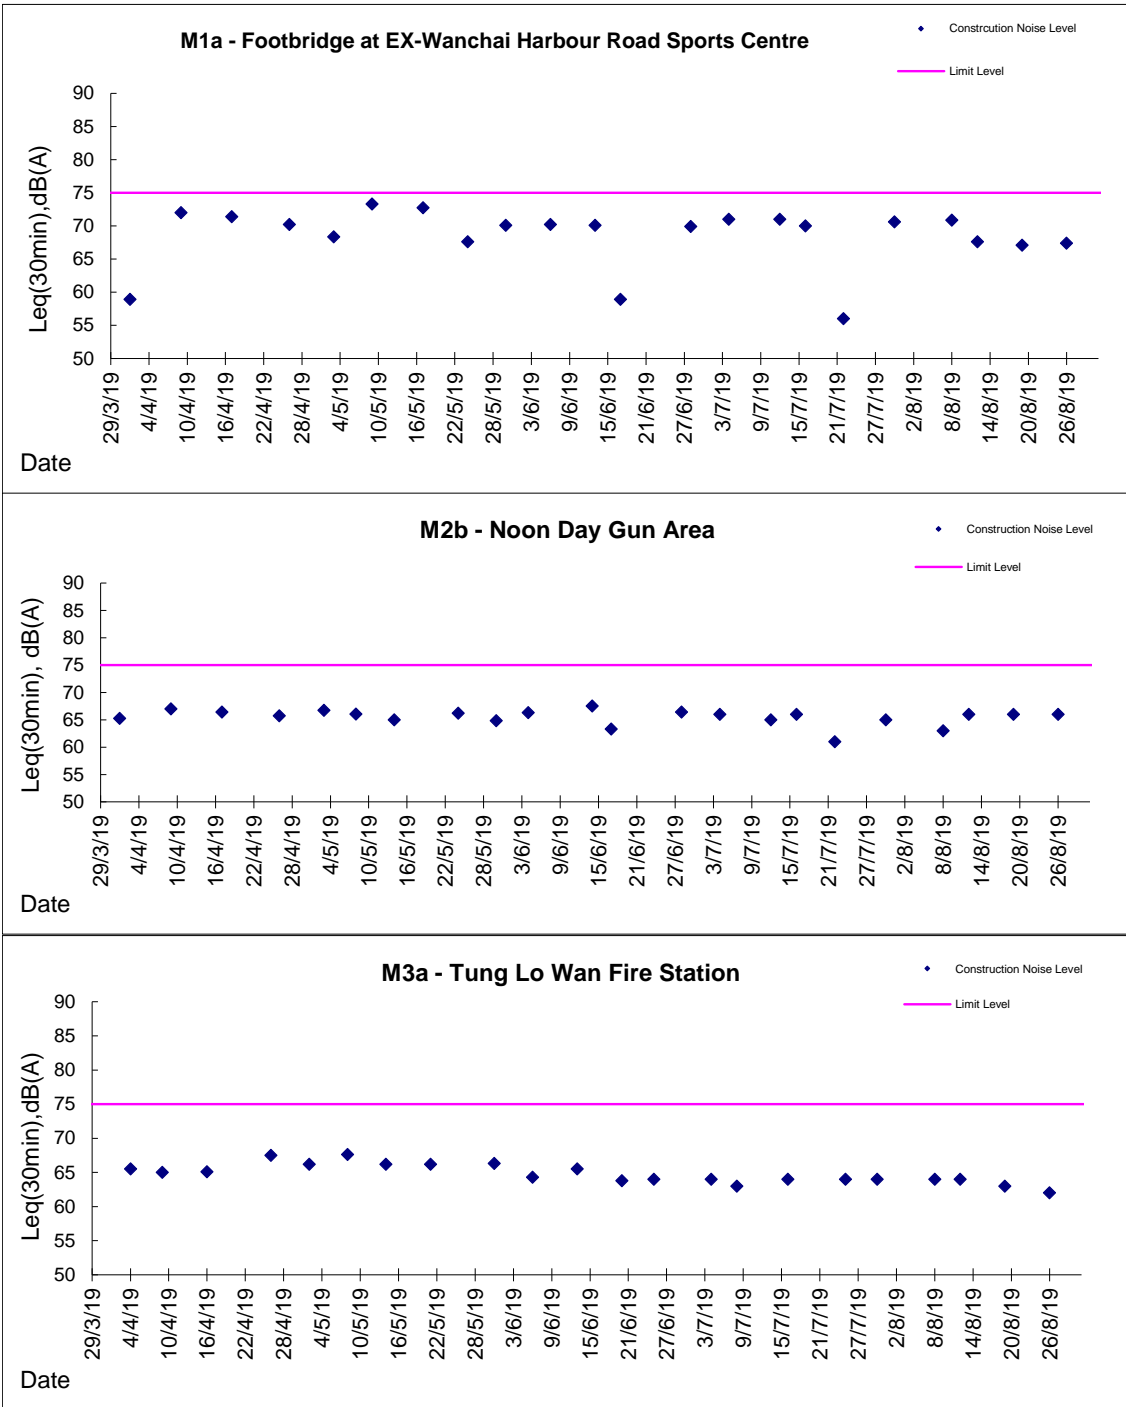

Graphic Presentation of Noise Monitoring Result

Day Time (0700 - 1900hrs on normal weekdays)

Graphic Presentation of Noise Monitoring Result
Day Time (0700 - 1900hrs on normal weekdays)

Graphic Presentation of Noise Monitoring Result

Day Time (0700 - 1900hrs on normal weekdays)

* Remark: M7e - IFC (Eastern End of Podium) is a reference monitoring station